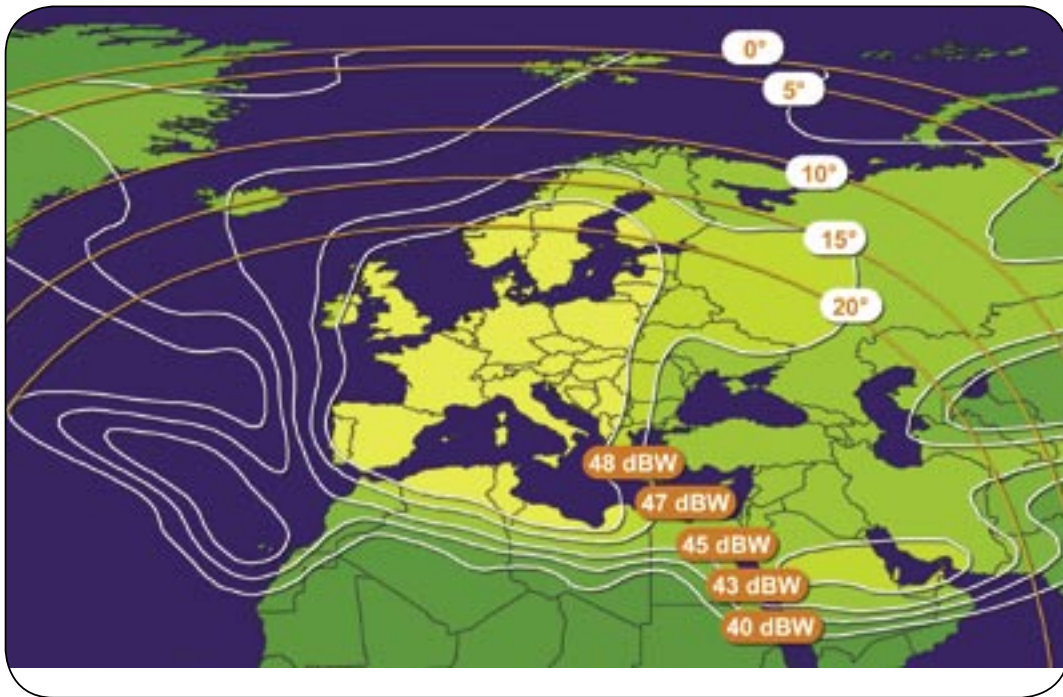

You will need the following equipment to receive and operate OPENSKY™ :

PC
Internet connection
via PSTN or ISDN

Satellite dish pointed at satellite
W3 at 7 degrees East
or AB2 at 8 degrees West

USB-DVB box
or DVB-IP card

Coverage is provided via 2 satellites:
W3 at 7 degrees East and ATLANTIC BIRD™2 at 8 degrees West

Where can I get OPENSKY™ ?

OPENSKY™ is available via a network of Distributors throughout Europe.
Visit our website www.eutelsat.net to obtain a list of resellers in your area.