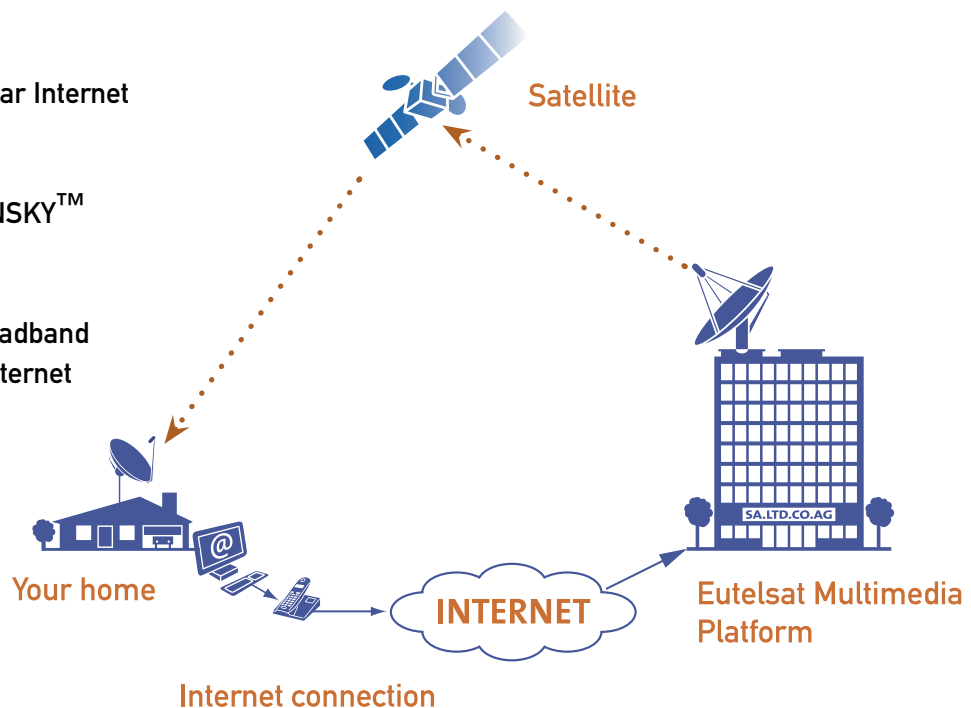

What OPENSKY™ can do for you

OPENSKY™ turns your PC (equipped with your Internet connection) into the **ultimate home entertainment system** with:

>Fast Internet access and surfing

OPENSKY™ Fast Internet accelerates your existing Internet connection and provides you with high-speed access. Once connected to OPENSKY™ you can receive web pages, software and download files via satellite at speeds of up to 1.5 Mbps.

How does it work?

Step 1:

log on to your regular Internet Service Provider

Step 2:

sign in on the OPENSKY™ Sat Login page

Step 3:

you now have a broadband connection to the Internet

What do you need?

All you need for OPENSKY™ is a PC (preferably Pentium III or higher) and a standard Internet connection via modem or ISDN. Once connected to the OPENSKY™ satellite dish and USB-box (or DVB-IP card), your system is upgraded into a broadband and multimedia system.

You will need the following equipment to receive and operate OPENSKY™ :

PC
Internet connection
via PSTN or ISDN

Satellite dish pointed at satellite
W3 at 7 degrees East
or AB2 at 8 degrees West

USB-DVB box
or DVB-IP card